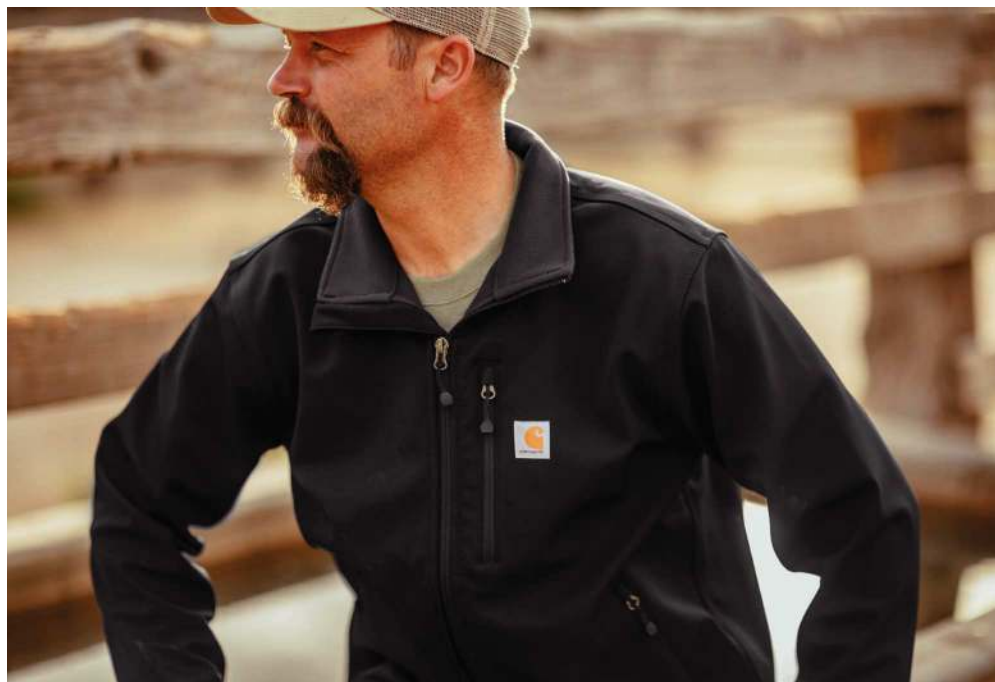

CARHARTT®
Crowley Soft Shell Jacket
CT102199 | Adult Sizes: S–3XL | 4 Colors